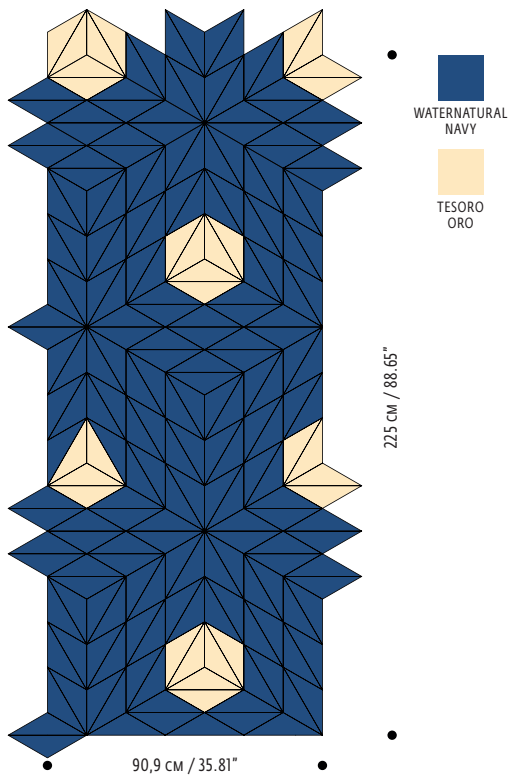

# delta – $\Delta$

> pp. 52, 53, 54

## FORMATI DISPONIBILI / AVAILABLE SIZES

15x15x26 cm - 5.91"x5.91"x10.24"

## SPECIFICATIONS

*Metric measurements are exact.  
Conversion to inches is approximate.  
Custom sizes are not available.*

### Available finishes:

*flat, padded, flat and padded.*

SCHEMI DI POSA / LAYOUT OPTIONS

POLIS LAGUNA  
 WATERSUEDE 32

posa 1 / layout 1

monocolore / monochrome

WATERNATURAL NAVY  
 TESORO ORO

posa 2 / layout 2