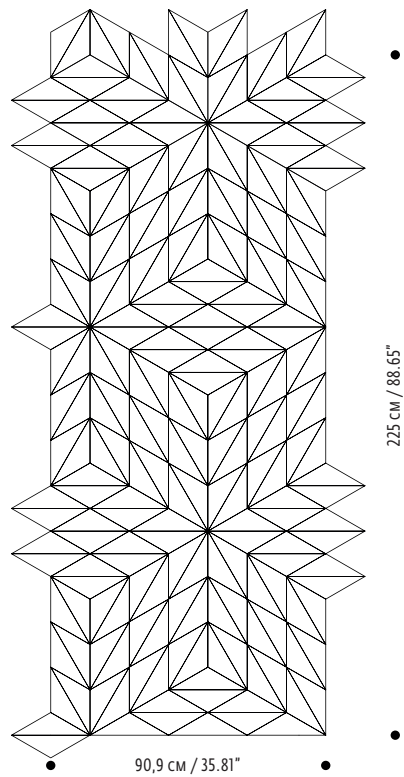

monocolore / monochrome

monocolore / monochrome