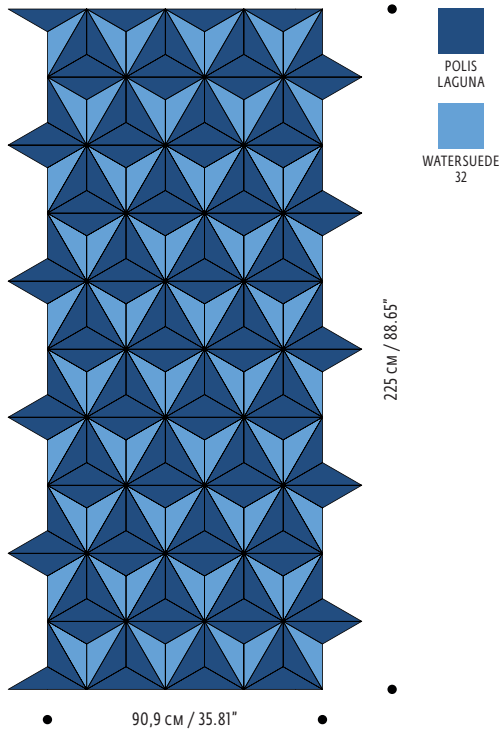

SCHEMI DI POSA / LAYOUT OPTIONS

POLIS LAGUNA
 WATERSUEDE 32