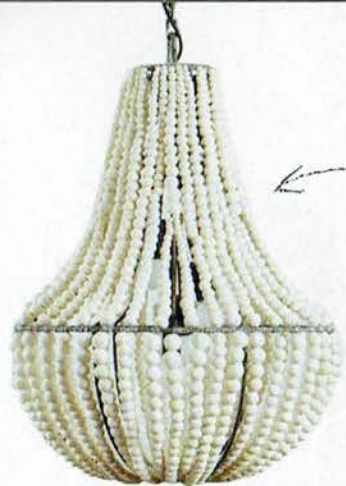

What's New

Funk up any room with this clay-beaded chandelier from **Atelier Lane**.